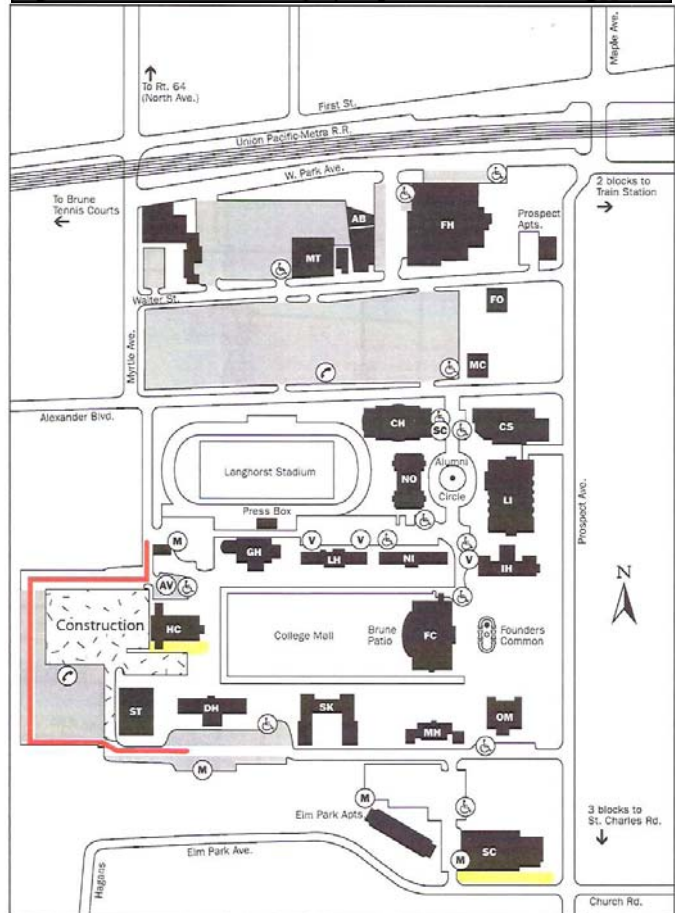

By way of Interstate 294 (Tri-State Tollway)

- From the south, exit at I-290
- From the north, exit at I-290 West, then exit again immediately at Illinois Route 64 West (North Avenue)
- Follow North Avenue about a half mile, past York Road, to Maple Avenue
- Turn left. Follow Maple Avenue another half-mile, two blocks past railroad tracks to Alexander Boulevard. (Maple Avenue becomes Prospect Avenue after the tracks)
- Turn right onto Alexander Boulevard, then right, into the main parking lot

By way of Interstate 88 (East-West Tollway)

- Exit at York Road, just west of I-294. (Take ramp marked I-294 South)
- Travel north on York for about two-and-a-half miles to St. Charles Road
- Turn left on St. Charles to Prospect Avenue
- Turn right on Prospect for two long blocks, past the front of the campus to your left, to Alexander Boulevard
- Turn left onto Alexander Boulevard, then right again, into the main parking lot

The Office of Admission and Financial Aid is located in Goebel Hall. Visitor parking is available nearby, at the back of Lehmann Hall, adjacent to the football field.

Mapquest

<ul style="list-style-type: none"> ♿ Handicapped Parking Ⓥ Visitor Parking Ⓜ Motorcycle Parking Ⓐ Admission Visitor Parking 	<ul style="list-style-type: none"> Ⓞ General/No Overnight Parking Ⓟ General/Overnight Parking ☎ Emergency Telephone 🗣 Speech Clinic Parking
<p>— Two-way Traffic Around Construction Site</p>	
<ul style="list-style-type: none"> AB Accelerator ArtSpace CH Circle Hall CS Computer Science and Technology Center DH Dinkmeyer Hall FC The Frick Center FH R.A. Faganel Hall; Tyrrell Fitness Center FO Football Office GH Goebel Hall HC Hammerschmidt Memorial Chapel IH Irion Hall LH Lehmann Hall 	<ul style="list-style-type: none"> LI A.C. Buehler Library MC Marketing Communications MH Memorial Hall MT Mill Theatre NI Niebuhr Hall NO North Hall OM Old Main SC Schaible Science Center SK Schick Hall ST Stanger Hall